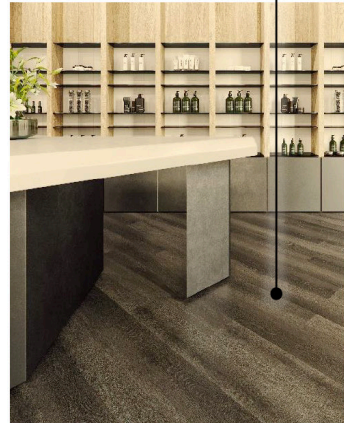

FLOORING FINISHES:

PAINT:

MILLWORK: