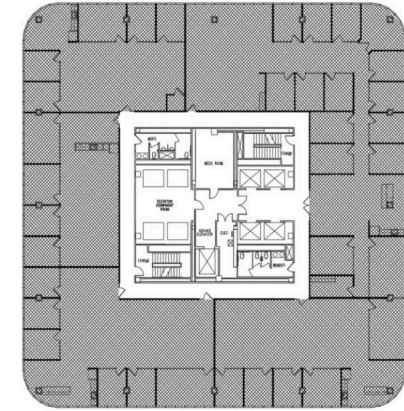

FLOOR PLAN:

KEY PLAN:

FINISH LEGEND:

ALL SUITES ARE CARPET U.N.O.

- *SUITE 1400 – WARM PALETTE
- *SUITE 1410 – NEUTRAL PALETTE
- *SUITE 1420 – NEUTRAL PALETTE
- *SUITE 1430 – BLUE / GREEN PALETTE
- *SUITE 1440 – NEUTRAL PALETTE