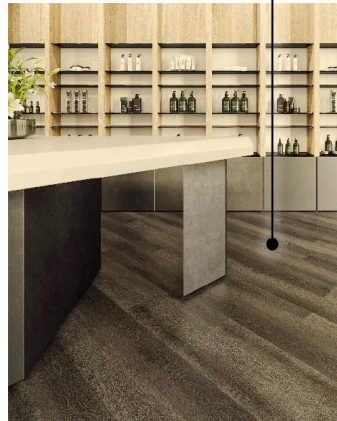

FLOORING FINISHES:

PAINT:

MILLWORK: